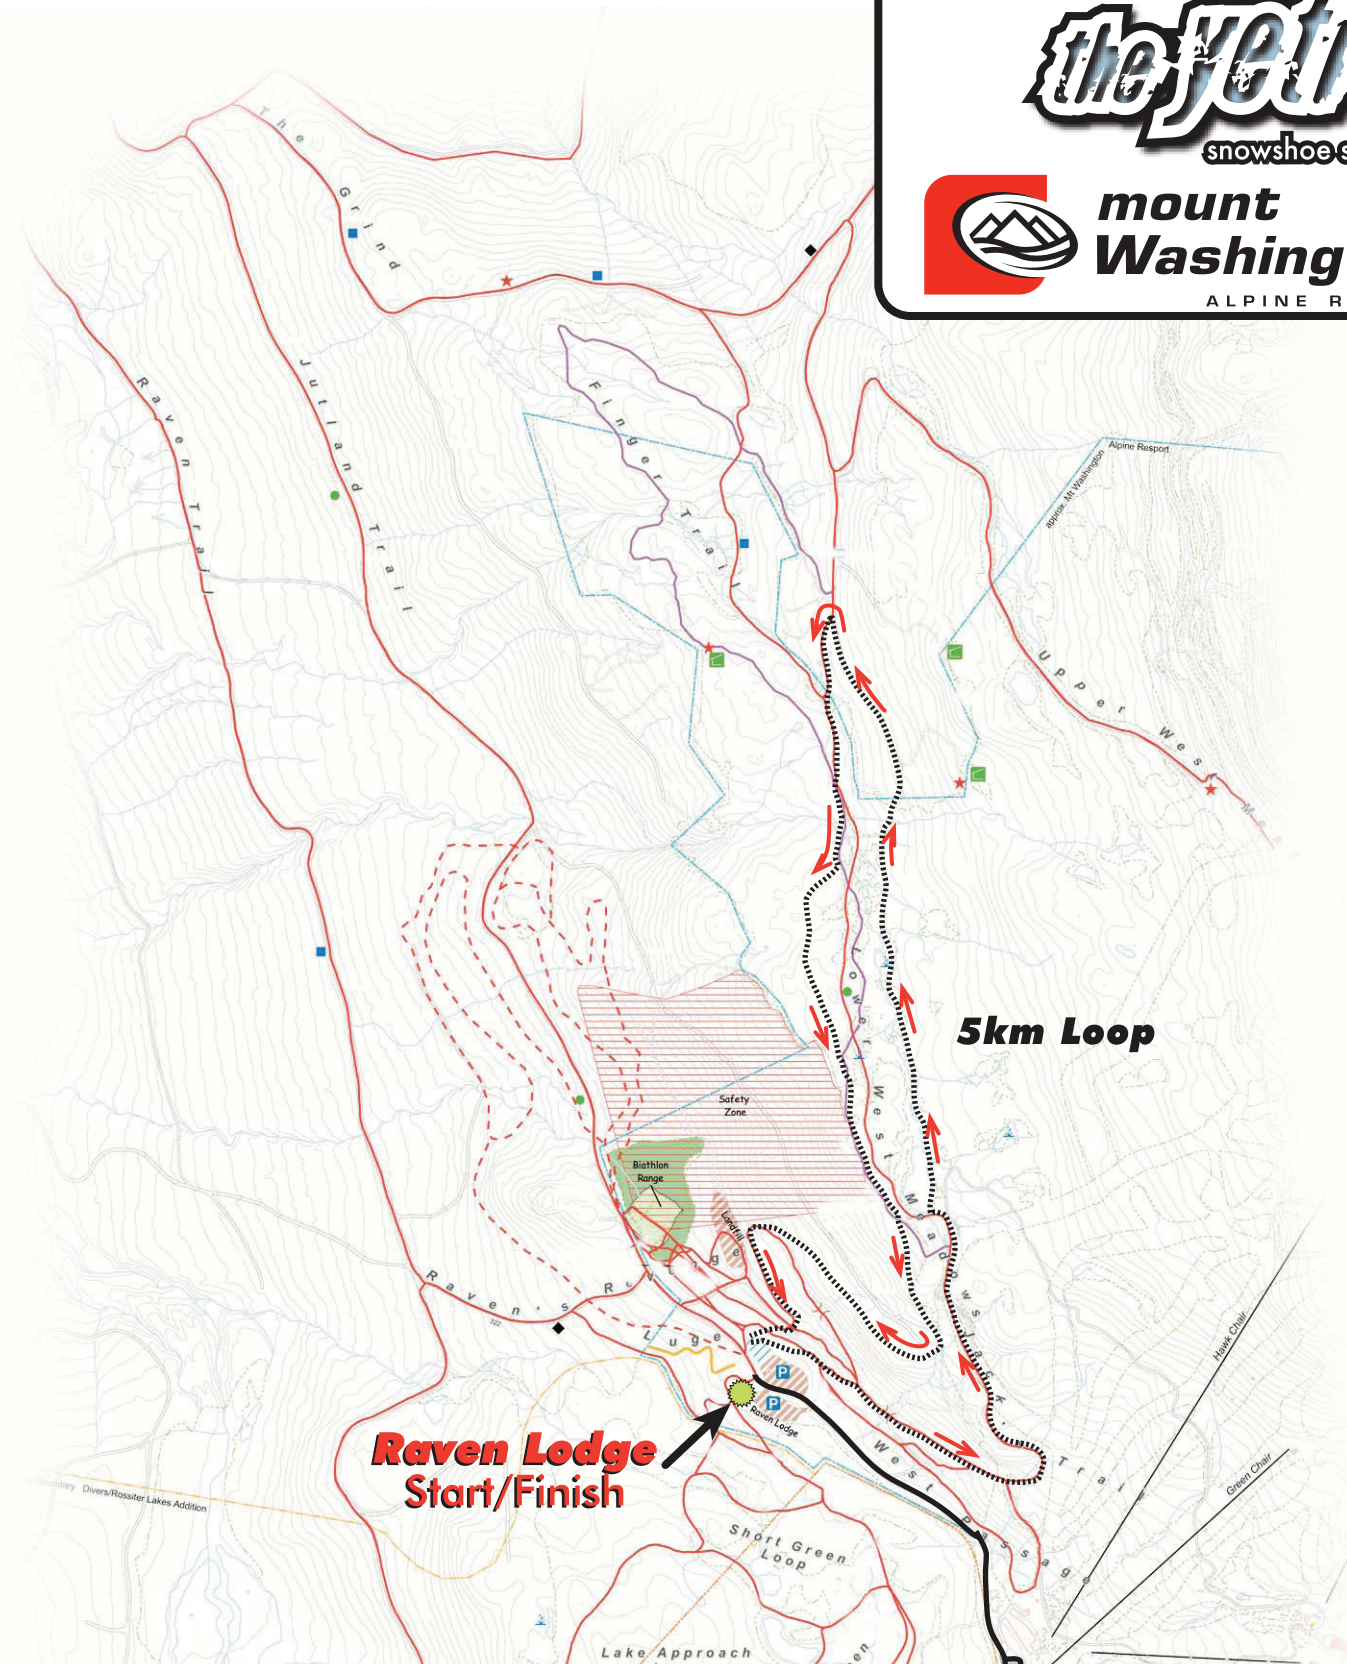

**the yeti**<sup>TM</sup>  
snowshoe series

**mount  
Washington**  
ALPINE RESORT

presenting

gold

silver

media

To Main Lodge