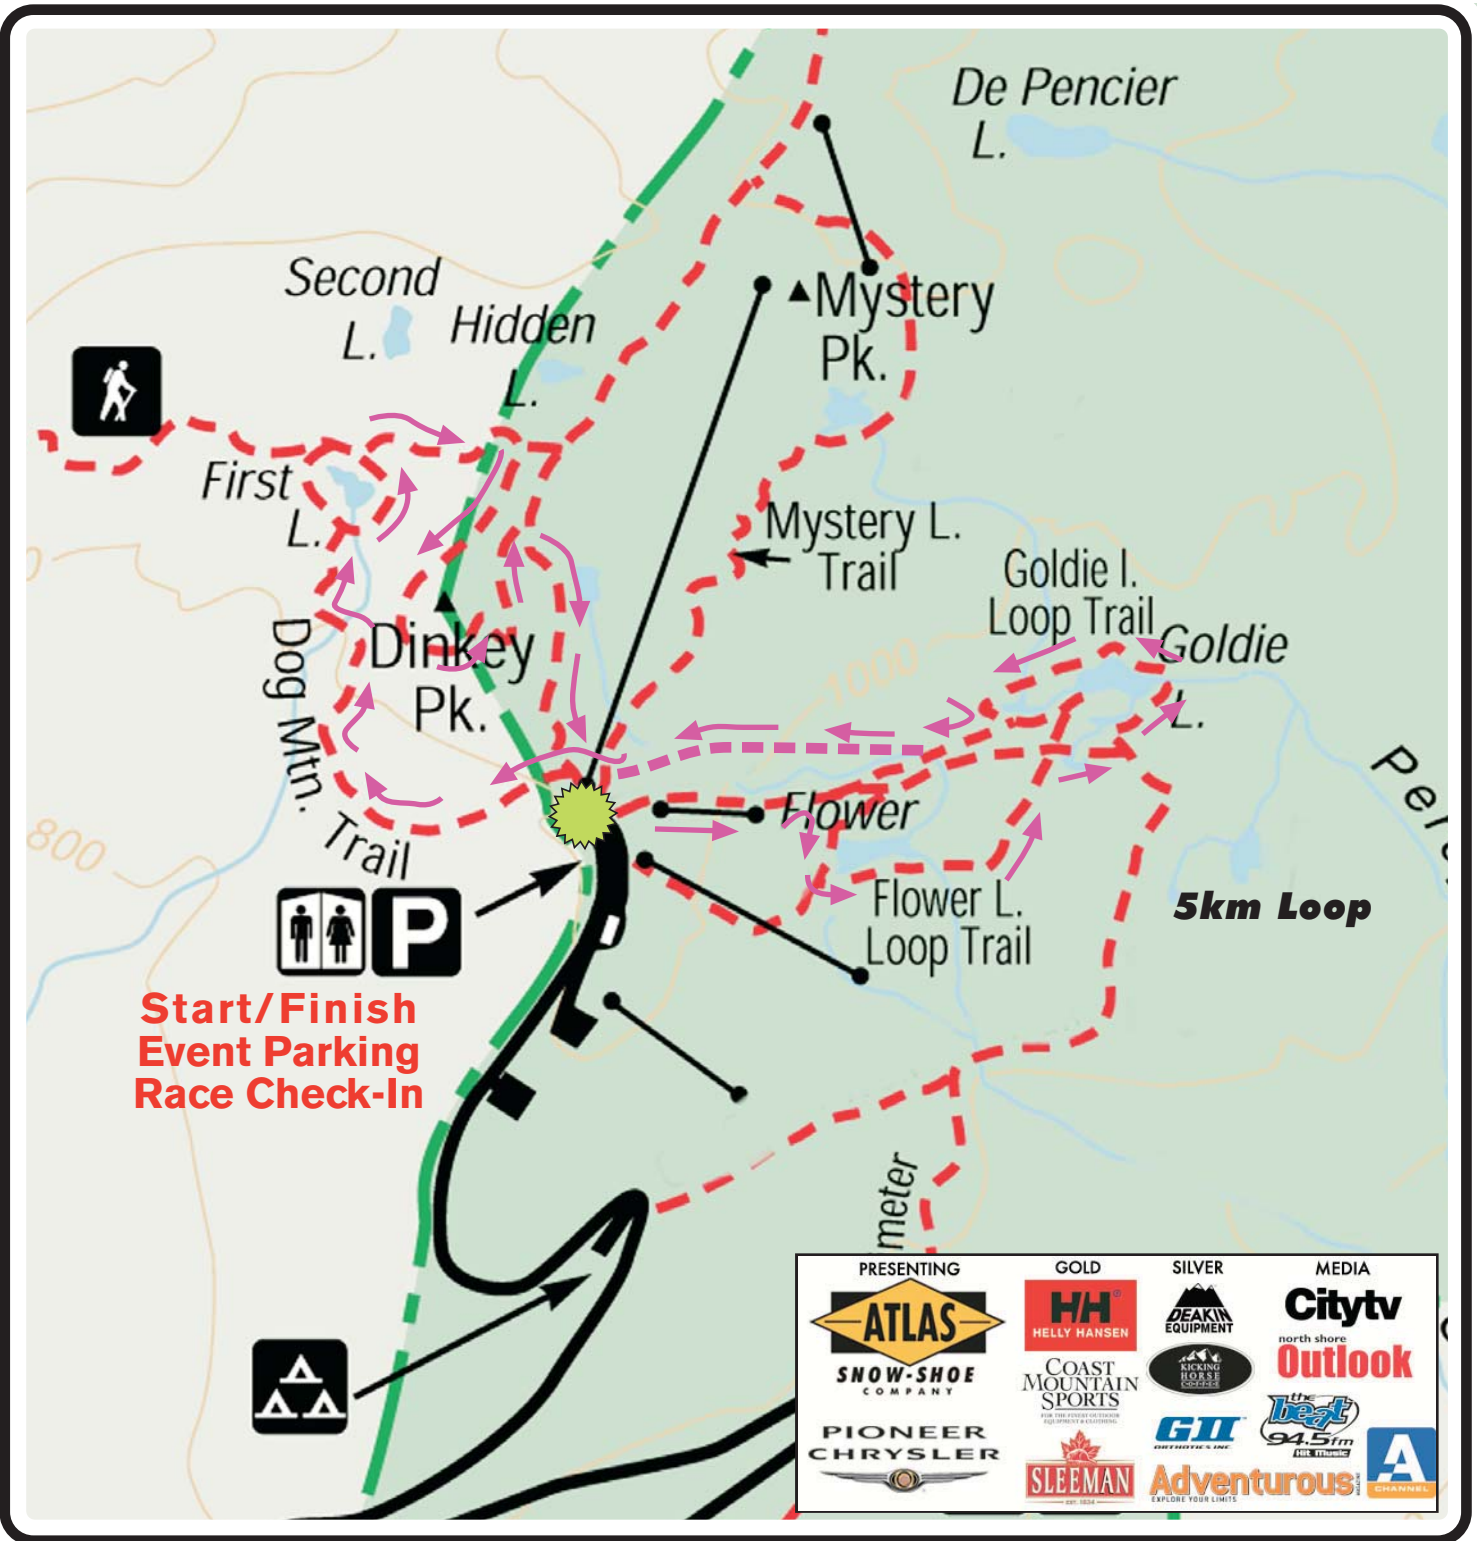

the yeti™

Presented by:

ATLAS
PIONEER CHRYSLER

snowshoe series

PRESENTING	GOLD	SILVER	MEDIA
ATLAS SNOW-SHOE COMPANY	HH HELLY HANSEN	DEAKIN EQUIPMENT	Citytv north shore Outlook
PIONEER CHRYSLER	COAST MOUNTAIN SPORTS FOR THE OUTDOOR ENTHUSIAST EQUIPMENT & CLOTHING	SICKING HORSE EQUIPMENT	The Best 94.5fm CIS (Mountie)
	SLEEMAN	GIU OUTDOOR & INC.	Adventurous EXPLORE YOUR LIMITS