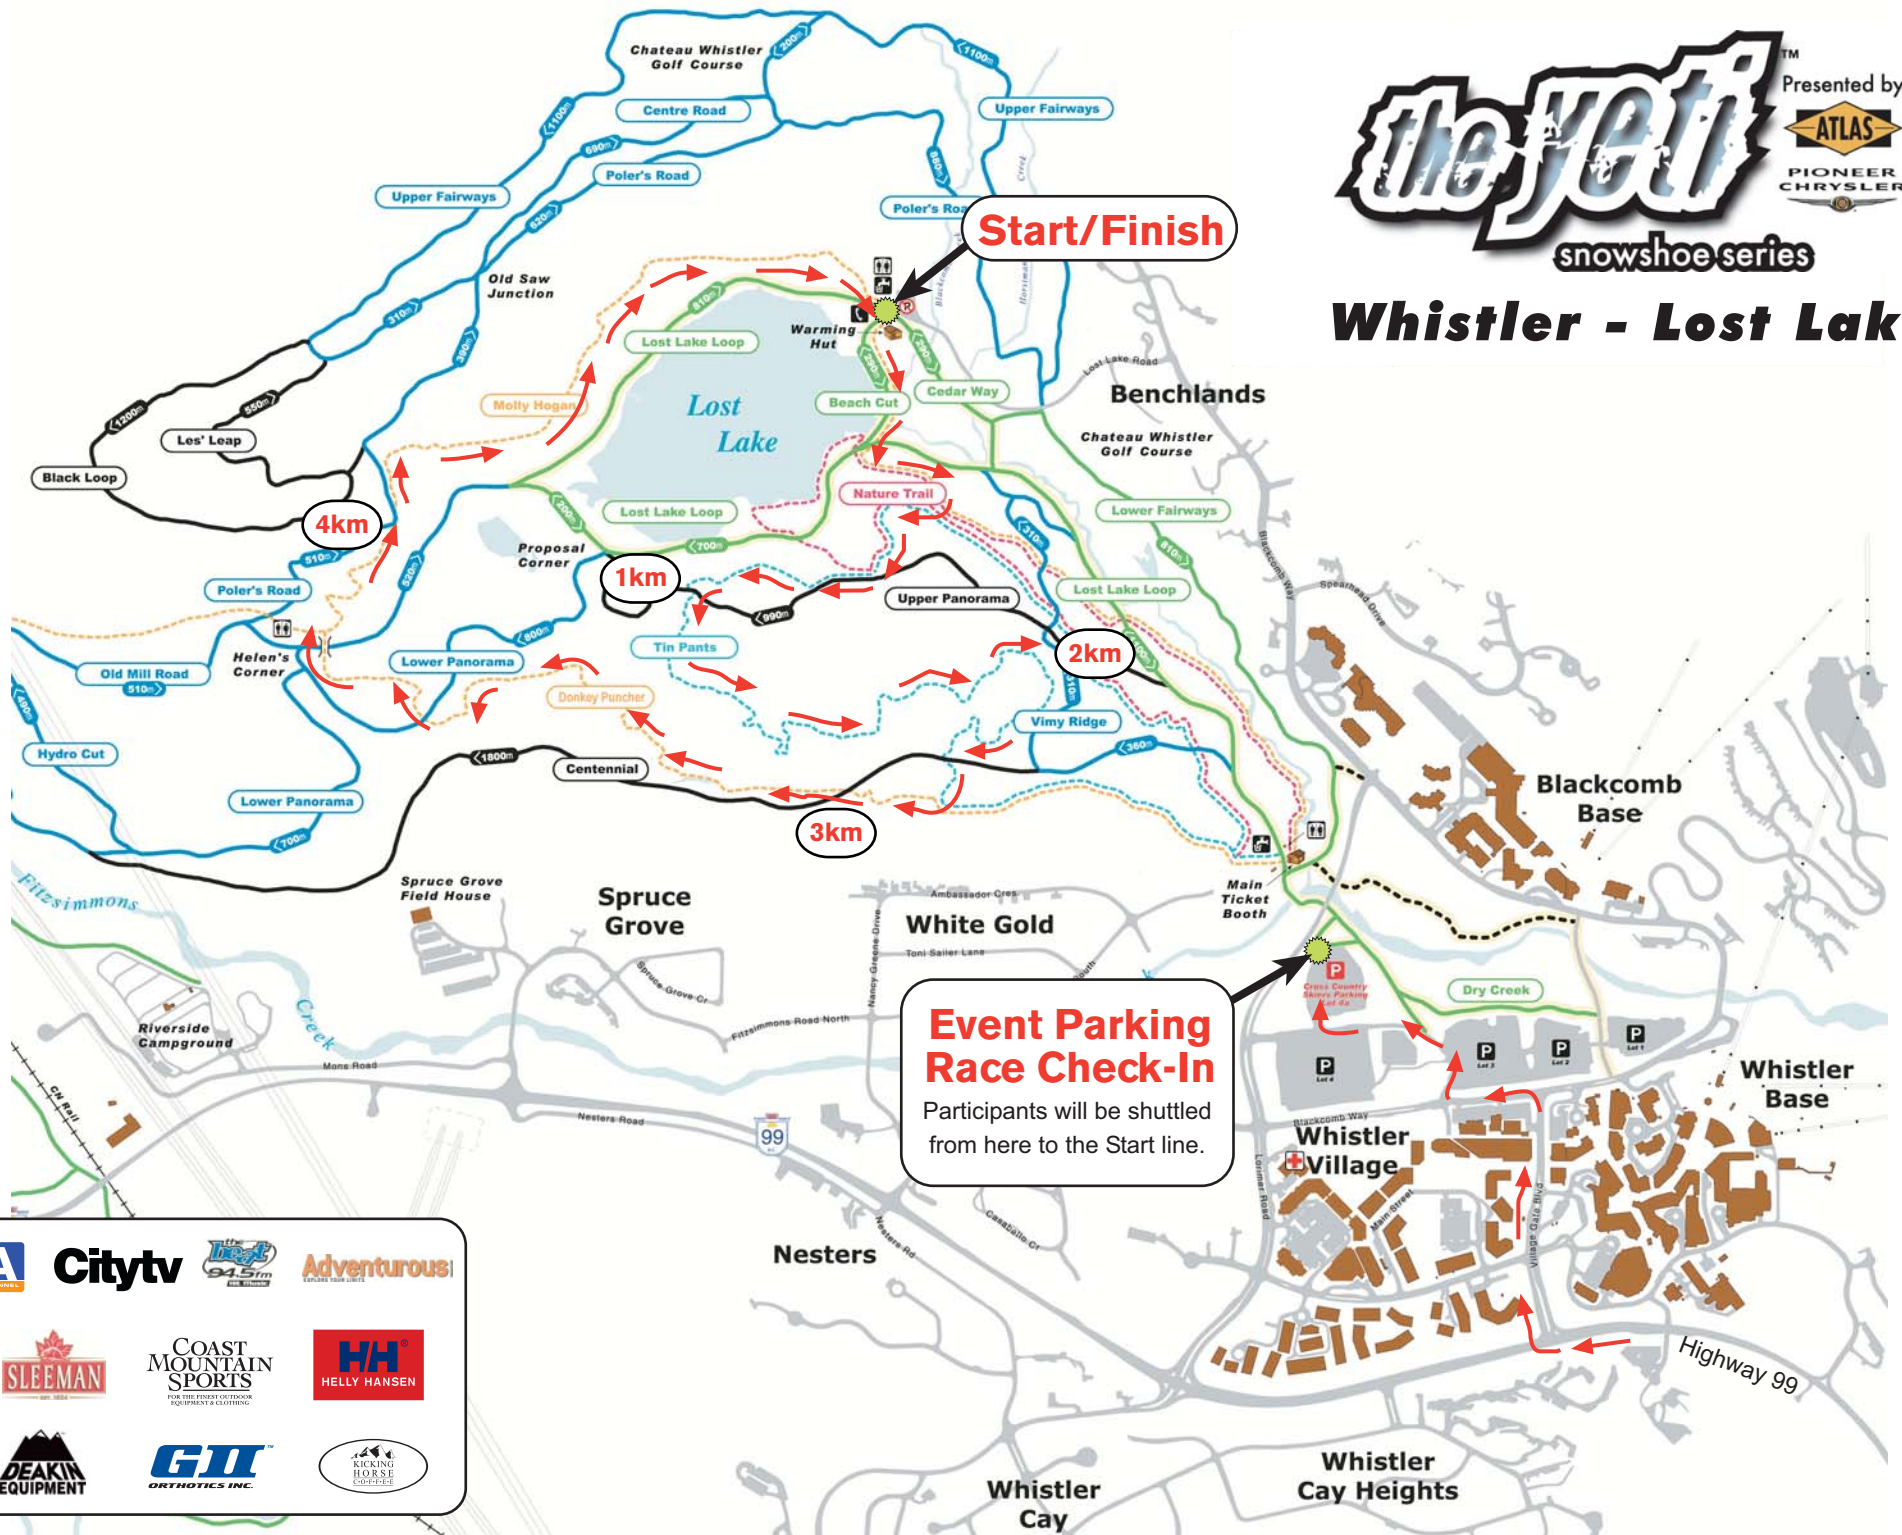

Presented by:

the yeti™

snowshoe series

Whistler - Lost Lake

Start/Finish

**Event Parking
Race Check-In**
Participants will be shuttled from here to the Start line.

 **Citytv**